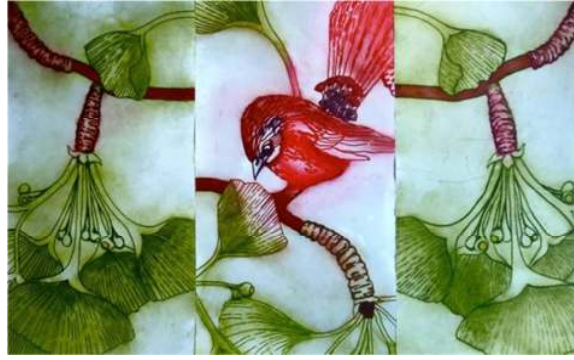

115 x 106 cm, drypoint etching, edition of 20, **HOBART**

www.handmarkgallery.com

Dependent Arising **\$1,390 unframed** **\$1,880 framed**

Mandy Renard

75 x 118 cm, drypoint etching, edition of 20, **EVANDALE**