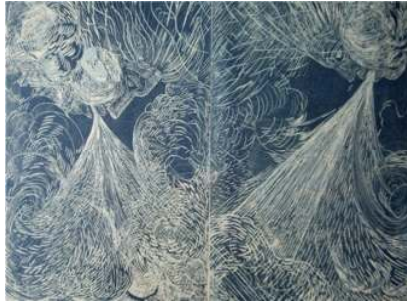

Out of Site, Out of Mined **\$375 unframed** **\$550 framed**

Diane Masters

39 x 54cm, lithograph, Edition of 6, **HOBART**

Gale Force Wind **\$700 Unframed** **\$875 Framed**

Jennifer Marshall

31 x 45cm, chiaroscuro linocut, Edition of 10, **EVANDALE**