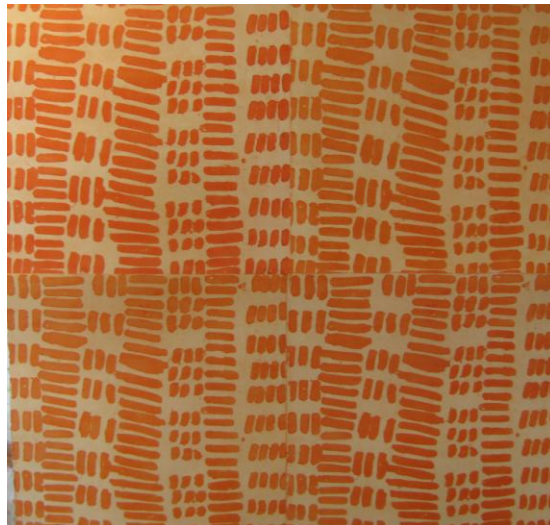

Landscape with Bird and Hills
11/20

\$345 unframed
\$495 framed

Dry-point etching, 35 x 45cm unframed, 47 x 57cm framed
Beth Ebatarinja

Bush Berries
8/15

\$460 unframed
\$600 framed

Dry-point etching, 34 x 34cm unframed, 47 x 48cm framed
Vanessa Splinter

Patterns in the Sand
13/15

\$365 unframed
\$505 framed

Dry-point etching, 34 x 34cm unframed, 48 x 47cm framed
Sally Namatjira

Untitled (4plate)
7/15

\$920 unframed
\$1,200 framed

Multi-plate etching, 67 x 68cm unframed, 81 x 81cm framed
Sally Namatjira